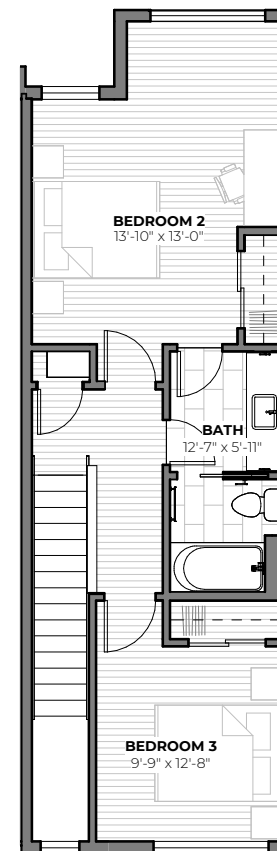

6608A CARLETON AVENUE S

3
beds

2.5
baths

1,698 - 1,792
SF

1ST FLOOR

2ND FLOOR

3RD FLOOR

TOM SKEPETARIS AND REBECCA MITSUI
206.935.6262 | stanleyingeorgetown.com

All images are preliminary and for illustrative purposes only. Final finishes and colors will vary and are subject to change.

**1ST
FLOOR**

**2ND
FLOOR**

**3RD
FLOOR**

TOM SKEPETARIS AND REBECCA MITSUI
206.935.6262 | stanleyingeorgetown.com