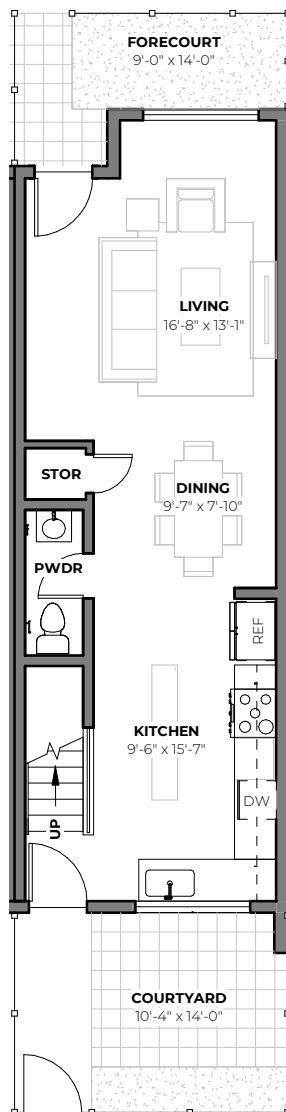

6608A CARLETON AVENUE S

3
beds

2.5
baths

1,698 - 1,792
SF

1ST FLOOR

2ND FLOOR

3RD FLOOR

TOM SKEPETARIS AND REBECCA MITSUI
206.935.6262 | stanleyingeorgetown.com

All images are preliminary and for illustrative purposes only. Final finishes and colors will vary and are subject to change.

**1ST
FLOOR**

**2ND
FLOOR**

**3RD
FLOOR**

TOM SKEPETARIS AND REBECCA MITSUI
206.935.6262 | stanleyingeorgetown.com