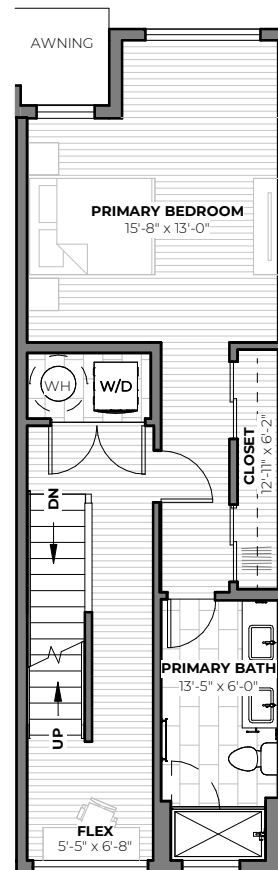

6608A CARLETON AVENUE S

3
beds

2.5
baths

1,698 - 1,792
SF

1ST FLOOR

2ND FLOOR

3RD FLOOR

TOM SKEPETARIS AND REBECCA MITSUI
206.935.6262 | stanleyingeorgetown.com

All images are preliminary and for illustrative purposes only. Final finishes and colors will vary and are subject to change.

**1ST
FLOOR**

**2ND
FLOOR**

**3RD
FLOOR**

TOM SKEPETARIS AND REBECCA MITSUI
206.935.6262 | stanleyingeorgetown.com