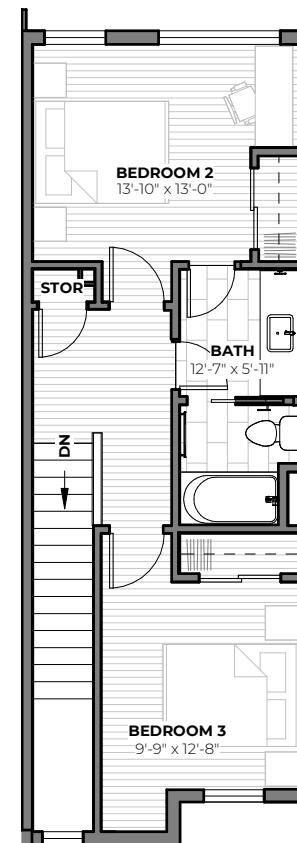

6608B CARLETON AVENUE S

3
beds

2.5
baths

1,698 - 1,792
SF

1ST FLOOR

2ND FLOOR

3RD FLOOR

TOM SKEPETARIS AND REBECCA MITSUI
206.935.6262 | stanleyingeorgetown.com

All images are preliminary and for illustrative purposes only. Final finishes and colors will vary and are subject to change.

**1ST
FLOOR**

**2ND
FLOOR**

**3RD
FLOOR**

UNIT 7

TOM SKEPETARIS AND REBECCA MITSUI
206.935.6262 | stanleyingeorgetown.com