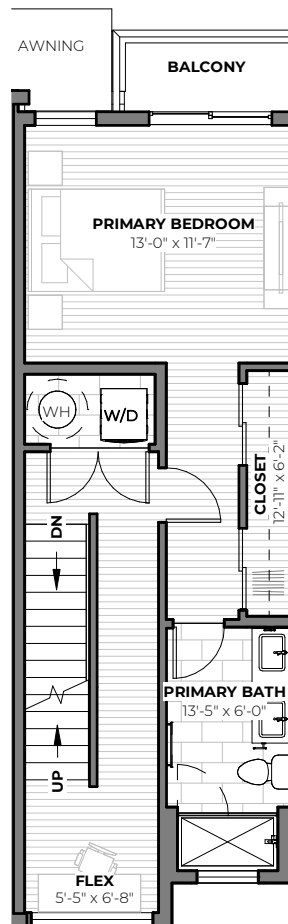

6608B CARLETON AVENUE S

3
beds

2.5
baths

1,698 - 1,792
SF

1ST FLOOR

2ND FLOOR

3RD FLOOR

TOM SKEPETARIS AND REBECCA MITSUI
206.935.6262 | stanleyingeorgetown.com

All images are preliminary and for illustrative purposes only. Final finishes and colors will vary and are subject to change.

**1ST
FLOOR**

**2ND
FLOOR**

**3RD
FLOOR**

UNIT 7

TOM SKEPETARIS AND REBECCA MITSUI
206.935.6262 | stanleyingeorgetown.com