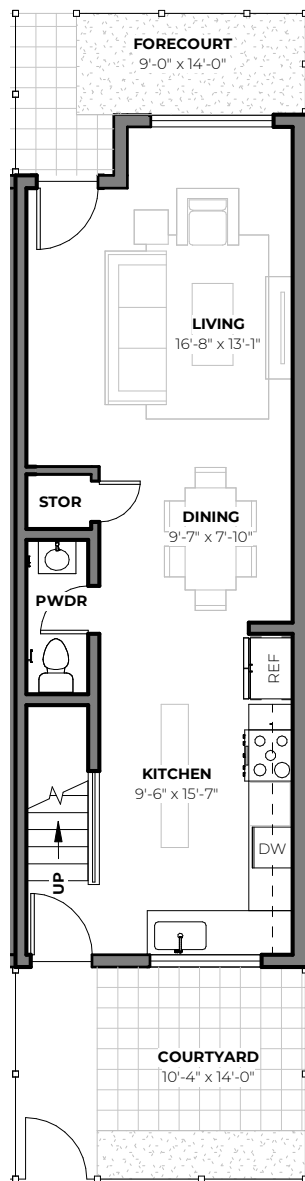

6608B CARLETON AVENUE S

3
beds

2.5
baths

1,698 - 1,792
SF

1ST FLOOR

2ND FLOOR

3RD FLOOR

TOM SKEPETARIS AND REBECCA MITSUI
206.935.6262 | stanleyingeorgetown.com

All images are preliminary and for illustrative purposes only. Final finishes and colors will vary and are subject to change.

**1ST
FLOOR**

**2ND
FLOOR**

**3RD
FLOOR**

UNIT 7

TOM SKEPETARIS AND REBECCA MITSUI
206.935.6262 | stanleyingeorgetown.com