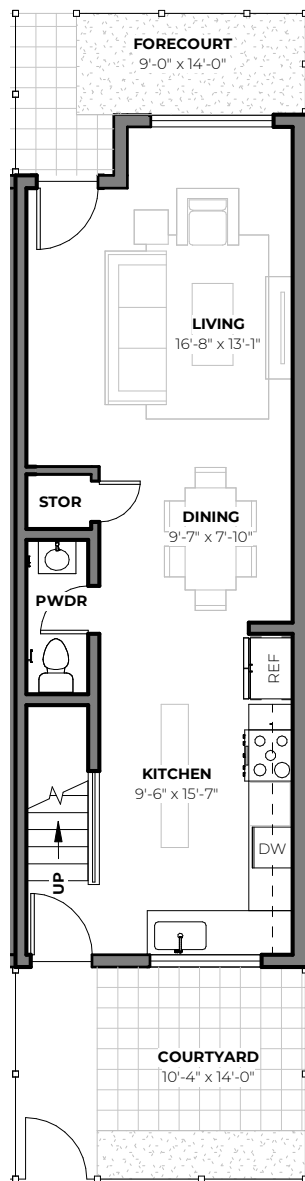

6610A CARLETON AVENUE S

3
beds

2.5
baths

1,698 - 1,792
SF

1ST FLOOR

2ND FLOOR

3RD FLOOR

TOM SKEPETARIS AND REBECCA MITSUI
206.935.6262 | stanleyingeorgetown.com

All images are preliminary and for illustrative purposes only. Final finishes and colors will vary and are subject to change.

**1ST
FLOOR**

**2ND
FLOOR**

**3RD
FLOOR**

UNIT 6

TOM SKEPETARIS AND REBECCA MITSUI
206.935.6262 | stanleyingeorgetown.com