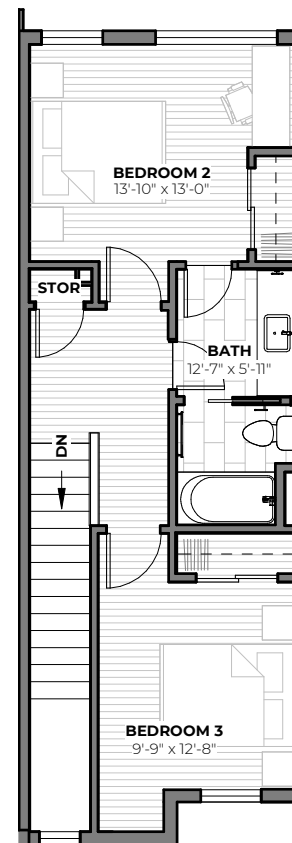

6610A CARLETON AVENUE S

3
beds

2.5
baths

1,698 - 1,792
SF

1ST FLOOR

2ND FLOOR

3RD FLOOR

TOM SKEPETARIS AND REBECCA MITSUI
206.935.6262 | stanleyingeorgetown.com

All images are preliminary and for illustrative purposes only. Final finishes and colors will vary and are subject to change.

**1ST
FLOOR**

**2ND
FLOOR**

**3RD
FLOOR**

UNIT 6

TOM SKEPETARIS AND REBECCA MITSUI
206.935.6262 | stanleyingeorgetown.com