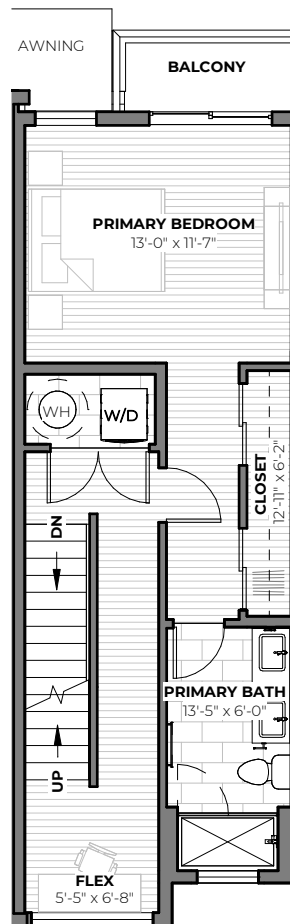

6610A CARLETON AVENUE S

3
beds

2.5
baths

1,698 - 1,792
SF

1ST FLOOR

2ND FLOOR

3RD FLOOR

TOM SKEPETARIS AND REBECCA MITSUI
206.935.6262 | stanleyingeorgetown.com

All images are preliminary and for illustrative purposes only. Final finishes and colors will vary and are subject to change.

**1ST
FLOOR**

**2ND
FLOOR**

**3RD
FLOOR**

UNIT 6

TOM SKEPETARIS AND REBECCA MITSUI
206.935.6262 | stanleyingeorgetown.com