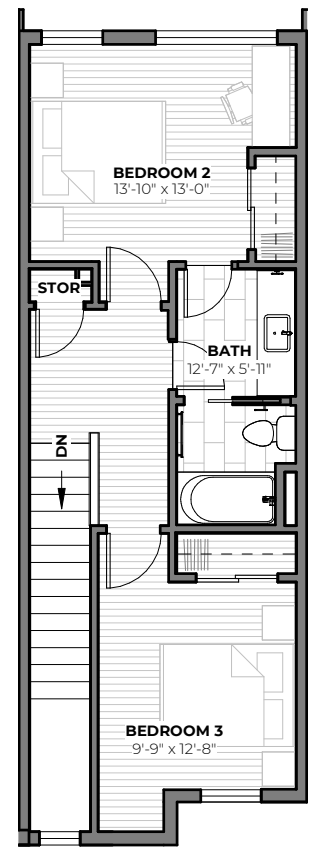

**1ST FLOOR**

**2ND FLOOR**

**3RD FLOOR**

**6612A CARLETON AVENUE S**

**3**  
beds

**2.5**  
baths

**1,698 - 1,792**  
SF

TOM SKEPETARIS AND REBECCA MITSUI  
206.935.6262 | stanleyingeorgetown.com

All images are preliminary and for illustrative purposes only. Final finishes and colors will vary and are subject to change.

**1ST  
FLOOR**

**2ND  
FLOOR**

**3RD  
FLOOR**

**TOM SKEPETARIS AND REBECCA MITSUI**  
**206.935.6262 | stanleyingeorgetown.com**