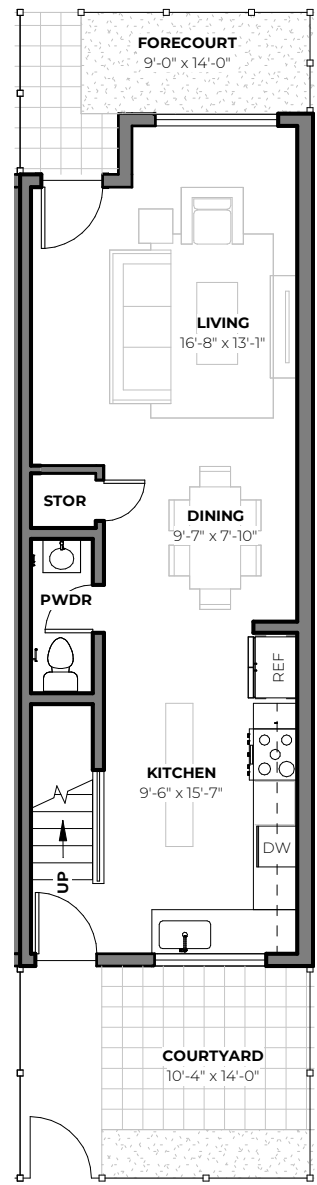

**1ST FLOOR**

**2ND FLOOR**

**3RD FLOOR**

**6612A CARLETON AVENUE S**

**3**  
beds

**2.5**  
baths

**1,698 - 1,792**  
SF

TOM SKEPETARIS AND REBECCA MITSUI  
206.935.6262 | stanleyingeorgetown.com

All images are preliminary and for illustrative purposes only. Final finishes and colors will vary and are subject to change.

**1ST  
FLOOR**

**2ND  
FLOOR**

**3RD  
FLOOR**

**TOM SKEPETARIS AND REBECCA MITSUI**  
**206.935.6262 | stanleyingeorgetown.com**