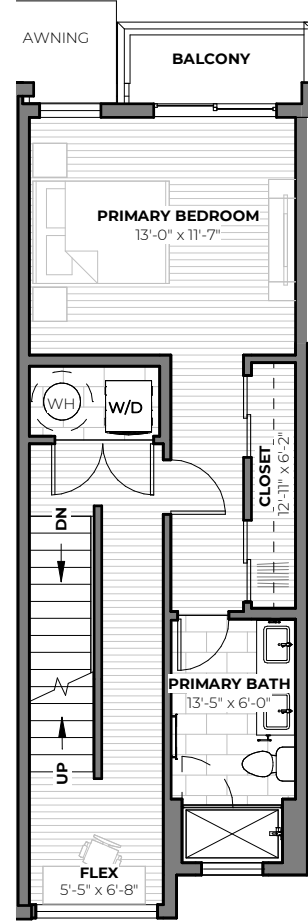

**1ST FLOOR**

**2ND FLOOR**

**3RD FLOOR**

**6612A CARLETON AVENUE S**

**3**  
beds

**2.5**  
baths

**1,698 - 1,792**  
SF

TOM SKEPETARIS AND REBECCA MITSUI  
206.935.6262 | stanleyingeorgetown.com

All images are preliminary and for illustrative purposes only. Final finishes and colors will vary and are subject to change.

**1ST  
FLOOR**

**2ND  
FLOOR**

**3RD  
FLOOR**

**TOM SKEPETARIS AND REBECCA MITSUI**  
**206.935.6262 | stanleyingeorgetown.com**