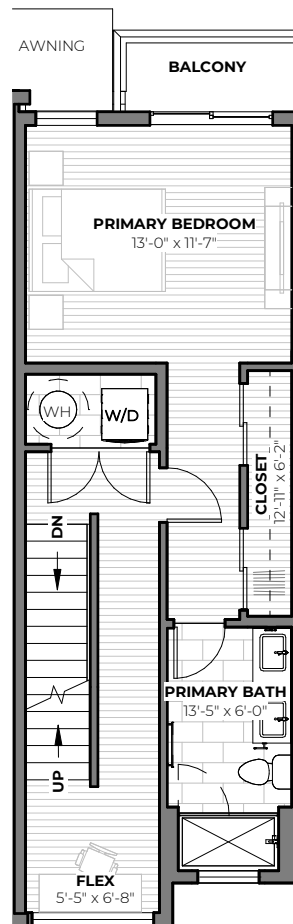

6612B CARLETON AVENUE S

3
beds

2.5
baths

1,698 - 1,792
SF

1ST FLOOR

2ND FLOOR

3RD FLOOR

TOM SKEPETARIS AND REBECCA MITSUI
206.935.6262 | stanleyingeorgetown.com

All images are preliminary and for illustrative purposes only. Final finishes and colors will vary and are subject to change.

**1ST
FLOOR**

**2ND
FLOOR**

**3RD
FLOOR**

TOM SKEPETARIS AND REBECCA MITSUI
206.935.6262 | stanleyingeorgetown.com