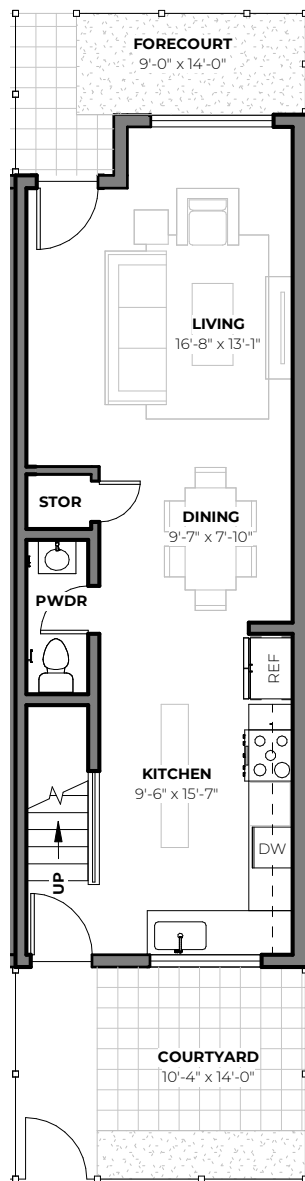

6612B CARLETON AVENUE S

3
beds

2.5
baths

1,698 - 1,792
SF

1ST FLOOR

2ND FLOOR

3RD FLOOR

TOM SKEPETARIS AND REBECCA MITSUI
206.935.6262 | stanleyingeorgetown.com

All images are preliminary and for illustrative purposes only. Final finishes and colors will vary and are subject to change.

**1ST
FLOOR**

**2ND
FLOOR**

**3RD
FLOOR**

TOM SKEPETARIS AND REBECCA MITSUI
206.935.6262 | stanleyingeorgetown.com