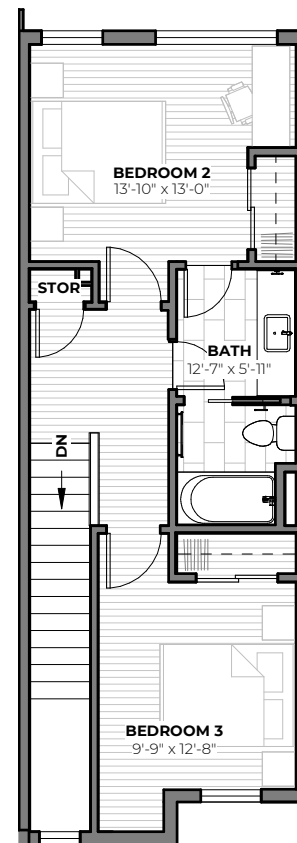

6612B CARLETON AVENUE S

3
beds

2.5
baths

1,698 - 1,792
SF

1ST FLOOR

2ND FLOOR

3RD FLOOR

TOM SKEPETARIS AND REBECCA MITSUI
206.935.6262 | stanleyingeorgetown.com

All images are preliminary and for illustrative purposes only. Final finishes and colors will vary and are subject to change.

**1ST
FLOOR**

**2ND
FLOOR**

**3RD
FLOOR**

TOM SKEPETARIS AND REBECCA MITSUI
206.935.6262 | stanleyingeorgetown.com