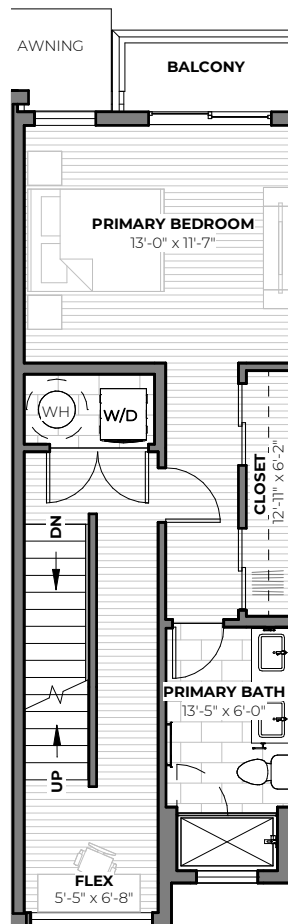

6614A CARLETON AVENUE S

3
beds

2.5
baths

1,698 - 1,792
SF

1ST FLOOR

2ND FLOOR

3RD FLOOR

TOM SKEPETARIS AND REBECCA MITSUI
206.935.6262 | stanleyingeorgetown.com

All images are preliminary and for illustrative purposes only. Final finishes and colors will vary and are subject to change.

**1ST
FLOOR**

**2ND
FLOOR**

**3RD
FLOOR**

TOM SKEPETARIS AND REBECCA MITSUI
206.935.6262 | stanleyingeorgetown.com