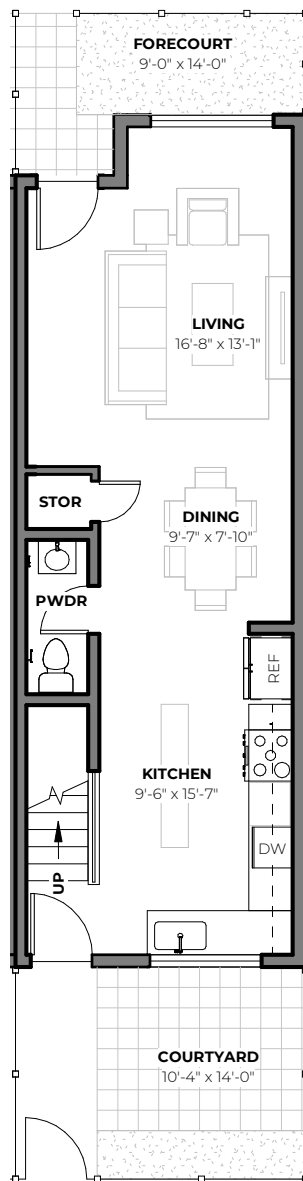

6614A CARLETON AVENUE S

3
beds

2.5
baths

1,698 - 1,792
SF

1ST FLOOR

2ND FLOOR

3RD FLOOR

TOM SKEPETARIS AND REBECCA MITSUI
206.935.6262 | stanleyingeorgetown.com

All images are preliminary and for illustrative purposes only. Final finishes and colors will vary and are subject to change.

**1ST
FLOOR**

**2ND
FLOOR**

**3RD
FLOOR**

TOM SKEPETARIS AND REBECCA MITSUI
206.935.6262 | stanleyingeorgetown.com