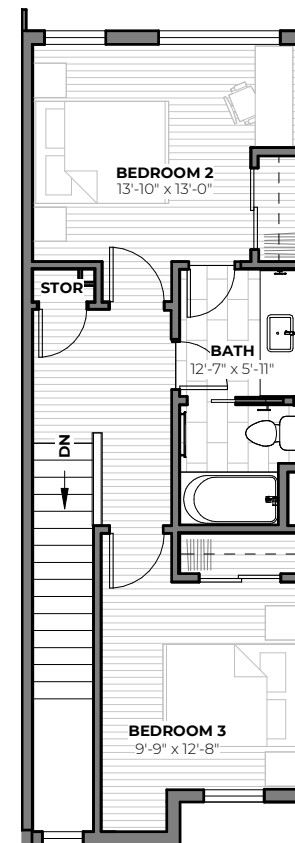

6614A CARLETON AVENUE S

3
beds

2.5
baths

1,698 - 1,792
SF

1ST FLOOR

2ND FLOOR

3RD FLOOR

TOM SKEPETARIS AND REBECCA MITSUI
206.935.6262 | stanleyingeorgetown.com

All images are preliminary and for illustrative purposes only. Final finishes and colors will vary and are subject to change.

**1ST
FLOOR**

**2ND
FLOOR**

**3RD
FLOOR**

TOM SKEPETARIS AND REBECCA MITSUI
206.935.6262 | stanleyingeorgetown.com