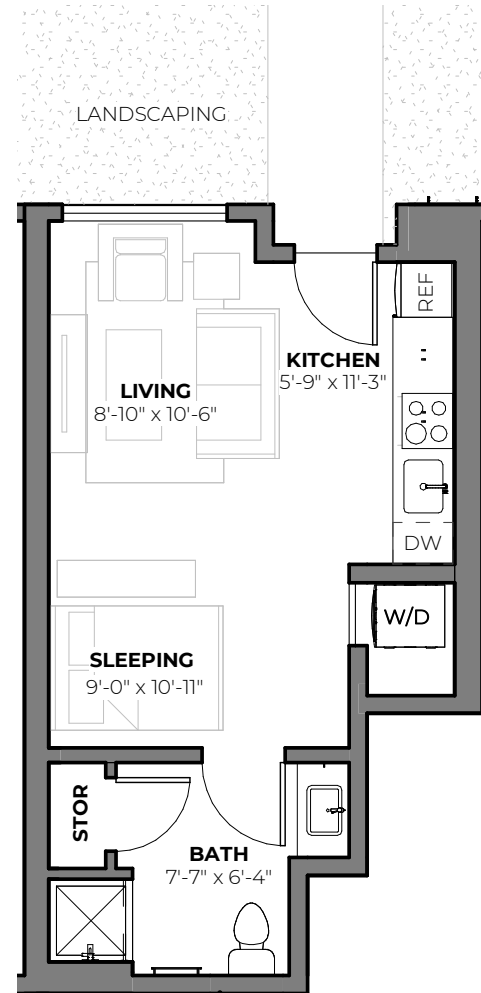

1ST
FOYER

2ND
FLOOR

3RD
FLOOR

ROOF
DECK

909 S WARSAW ST

2
beds

1.5
baths

1,440 - 1,462
SF

**2ND
FLOOR**

**3RD
FLOOR**

TOM SKEPETARIS AND REBECCA MITSUI
206.935.6262 | stanleyingeorgetown.com

All images are preliminary and for illustrative purposes only. Final finishes and colors will vary and are subject to change.

ATTACHED ADU

0
beds

1
baths

405
SF

1ST FLOOR

TOM SKEPETARIS AND REBECCA MITSUI
206.935.6262 | stanleyingeorgetown.com

All images are preliminary and for illustrative purposes only. Final finishes and colors will vary and are subject to change.

**1ST
FLOOR**

TOM SKEPETARIS AND REBECCA MITSUI
206.935.6262 | stanleyingeorgetown.com

All images are preliminary and for illustrative purposes only. Final finishes and colors will vary and are subject to change.