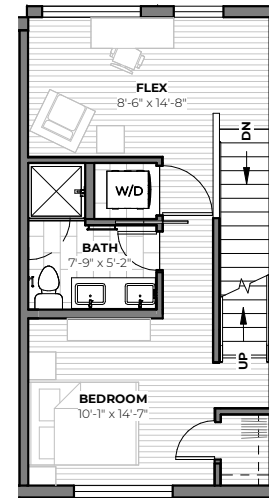

1ST
FOYER

2ND
FLOOR

3RD
FLOOR

ROOF
DECK

909 S WARSAW ST

2
beds

1.5
baths

1,440 - 1,462
SF

TOM SKEPETARIS AND REBECCA MITSUI
206.935.6262 | stanleyingeorgetown.com

All images are preliminary and for illustrative purposes only. Final finishes and colors will vary and are subject to change.

**1ST
FLOOR**

ATTACHED ADU

0
beds

1
baths

405
SF

1ST FLOOR

TOM SKEPETARIS AND REBECCA MITSUI
206.935.6262 | stanleyingeorgetown.com

All images are preliminary and for illustrative purposes only. Final finishes and colors will vary and are subject to change.