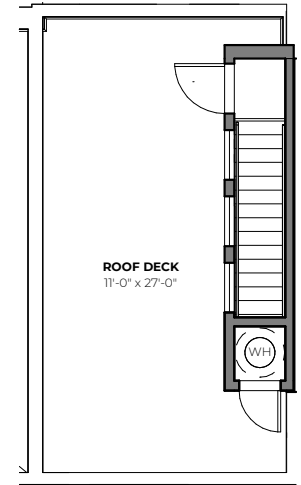

1ST
FOYER

2ND
FLOOR

3RD
FLOOR

ROOF
DECK

909 S WARSAW ST

2
beds

1.5
baths

1,440 - 1,462
SF