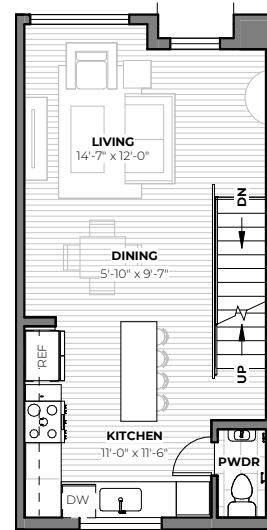

1ST
FOYER

2ND
FLOOR

3RD
FLOOR

ROOF
DECK

909 S WARSAW ST

2
beds

1.5
baths

1,440 - 1,462
SF

TOM SKEPETARIS AND REBECCA MITSUI
206.935.6262 | stanleyingeorgetown.com

All images are preliminary and for illustrative purposes only. Final finishes and colors will vary and are subject to change.

**1ST
FLOOR**

**2ND
FLOOR**

**3RD
FLOOR**

TOM SKEPETARIS AND REBECCA MITSUI
206.935.6262 | stanleyingeorgetown.com

All images are preliminary and for illustrative purposes only. Final finishes and colors will vary and are subject to change.

ATTACHED ADU

0
beds

1
baths

405
SF

1ST FLOOR

TOM SKEPETARIS AND REBECCA MITSUI
206.935.6262 | stanleyingeorgetown.com

All images are preliminary and for illustrative purposes only. Final finishes and colors will vary and are subject to change.