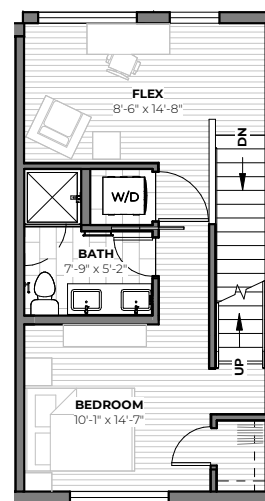

1ST
FOYER

2ND
FLOOR

3RD
FLOOR

ROOF
DECK

905 S WARSAW ST

2
beds

1.5
baths

1,440 - 1,462
SF

TOM SKEPETARIS AND REBECCA MITSUI
206.935.6262 | stanleyingeorgetown.com

All images are preliminary and for illustrative purposes only. Final finishes and colors will vary and are subject to change.

**1ST
FLOOR**

ATTACHED ADU

0
beds

1
baths

407
SF

TOM SKEPETARIS AND REBECCA MITSUI
206.935.6262 | stanleyingeorgetown.com

All images are preliminary and for illustrative purposes only. Final finishes and colors will vary and are subject to change.