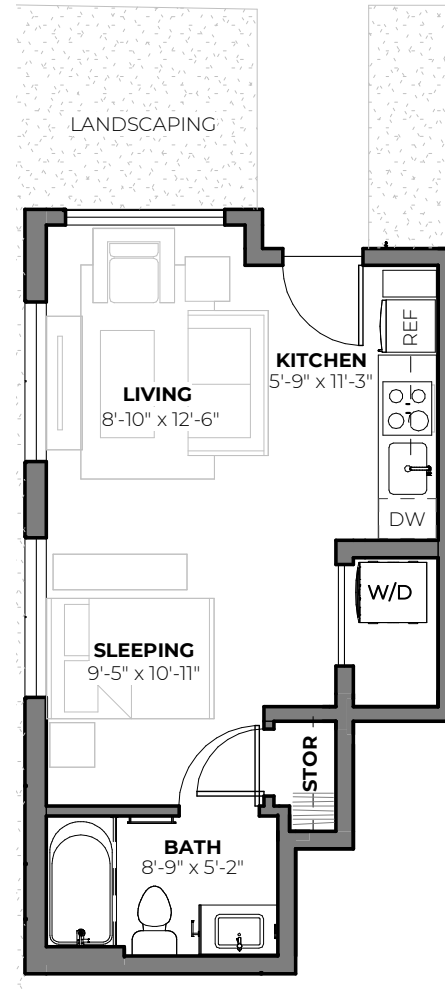

1ST
FOYER

2ND
FLOOR

3RD
FLOOR

ROOF
DECK

905 S WARSAW ST

2
beds

1.5
baths

1,440 - 1,462
SF

**2ND
FLOOR**

**3RD
FLOOR**

TOM SKEPETARIS AND REBECCA MITSUI
206.935.6262 | stanleyingeorgetown.com

All images are preliminary and for illustrative purposes only. Final finishes and colors will vary and are subject to change.

ATTACHED ADU

0
beds

1
baths

407
SF

TOM SKEPETARIS AND REBECCA MITSUI
206.935.6262 | stanleyingeorgetown.com

All images are preliminary and for illustrative purposes only. Final finishes and colors will vary and are subject to change.

1ST FLOOR

**1ST
FLOOR**

TOM SKEPETARIS AND REBECCA MITSUI
206.935.6262 | stanleyingeorgetown.com

All images are preliminary and for illustrative purposes only. Final finishes and colors will vary and are subject to change.