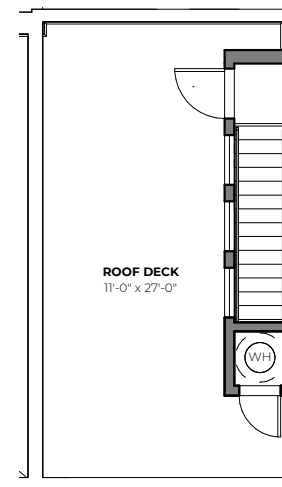

1ST
FOYER

2ND
FLOOR

3RD
FLOOR

ROOF
DECK

905 S WARSAW ST

2
beds

1.5
baths

1,440 - 1,462
SF