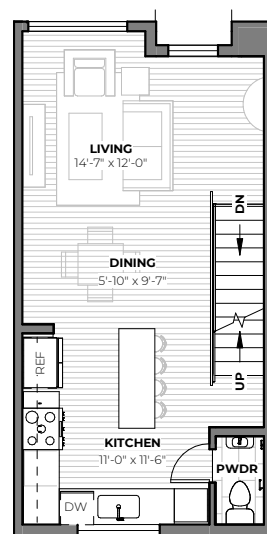

1ST
FOYER

2ND
FLOOR

3RD
FLOOR

ROOF
DECK

905 S WARSAW ST

2
beds

1.5
baths

1,440 - 1,462
SF

TOM SKEPETARIS AND REBECCA MITSUI
206.935.6262 | stanleyingeorgetown.com

All images are preliminary and for illustrative purposes only. Final finishes and colors will vary and are subject to change.

**1ST
FLOOR**

**2ND
FLOOR**

**3RD
FLOOR**

TOM SKEPETARIS AND REBECCA MITSUI
206.935.6262 | stanleyingeorgetown.com

All images are preliminary and for illustrative purposes only. Final finishes and colors will vary and are subject to change.

ATTACHED ADU

0
beds

1
baths

407
SF

TOM SKEPETARIS AND REBECCA MITSUI
206.935.6262 | stanleyingeorgetown.com

All images are preliminary and for illustrative purposes only. Final finishes and colors will vary and are subject to change.