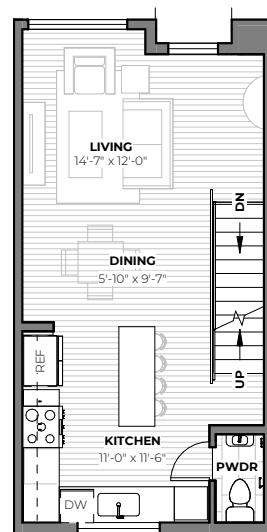

1ST
FOYER

2ND
FLOOR

3RD
FLOOR

ROOF
DECK

903 S WARSAW ST

2
beds

1.5
baths

1,440 - 1,462
SF

TOM SKEPETARIS AND REBECCA MITSUI
206.935.6262 | stanleyingeorgetown.com

All images are preliminary and for illustrative purposes only. Final finishes and colors will vary and are subject to change.

**1ST
FLOOR**

**2ND
FLOOR**

**3RD
FLOOR**

TOM SKEPETARIS AND REBECCA MITSUI
206.935.6262 | stanleyingeorgetown.com

All images are preliminary and for illustrative purposes only. Final finishes and colors will vary and are subject to change.

ATTACHED ADU

0
beds

1
baths

407
SF

1ST FLOOR

TOM SKEPETARIS AND REBECCA MITSUI
206.935.6262 | stanleyingeorgetown.com

All images are preliminary and for illustrative purposes only. Final finishes and colors will vary and are subject to change.