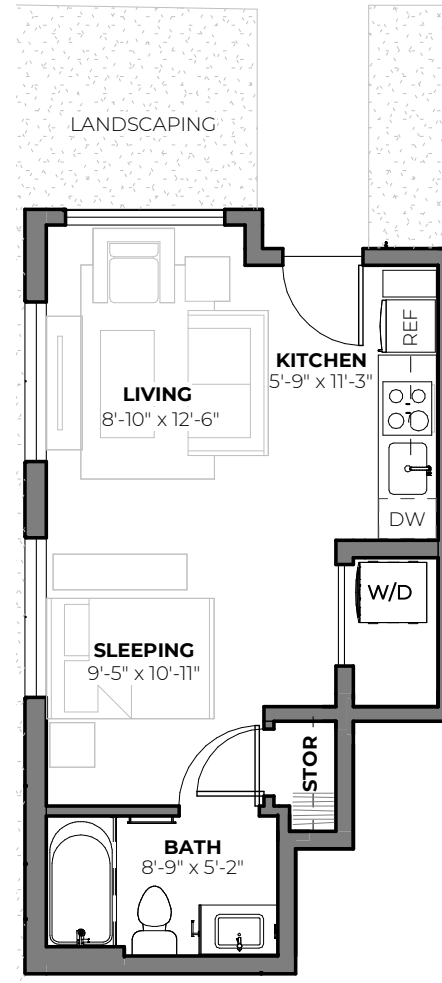

1ST
FOYER

2ND
FLOOR

3RD
FLOOR

ROOF
DECK

903 S WARSAW ST

2
beds

1.5
baths

1,440 - 1,462
SF

**2ND
FLOOR**

**3RD
FLOOR**

TOM SKEPETARIS AND REBECCA MITSUI
206.935.6262 | stanleyingeorgetown.com

All images are preliminary and for illustrative purposes only. Final finishes and colors will vary and are subject to change.

ATTACHED ADU

0
beds

1
baths

407
SF

1ST FLOOR

TOM SKEPETARIS AND REBECCA MITSUI
206.935.6262 | stanleyingeorgetown.com

All images are preliminary and for illustrative purposes only. Final finishes and colors will vary and are subject to change.