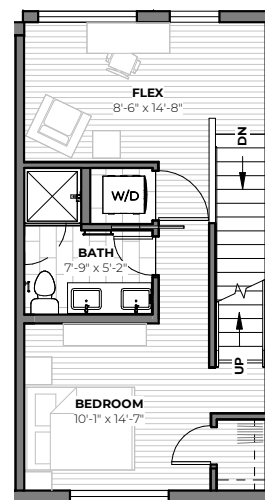

1ST
FOYER

2ND
FLOOR

3RD
FLOOR

ROOF
DECK

903 S WARSAW ST

2
beds

1.5
baths

1,440 - 1,462
SF

TOM SKEPETARIS AND REBECCA MITSUI
206.935.6262 | stanleyingeorgetown.com

All images are preliminary and for illustrative purposes only. Final finishes and colors will vary and are subject to change.

**1ST
FLOOR**

ATTACHED ADU

0
beds

1
baths

407
SF

1ST FLOOR

TOM SKEPETARIS AND REBECCA MITSUI
206.935.6262 | stanleyingeorgetown.com

All images are preliminary and for illustrative purposes only. Final finishes and colors will vary and are subject to change.