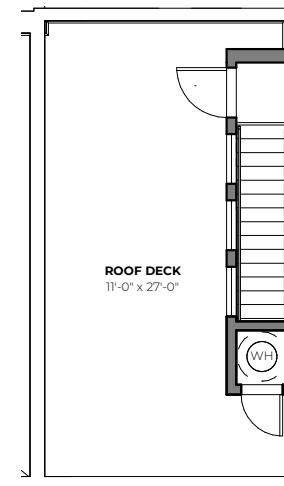

1ST
FOYER

2ND
FLOOR

3RD
FLOOR

ROOF
DECK

903 S WARSAW ST

2
beds

1.5
baths

1,440 - 1,462
SF