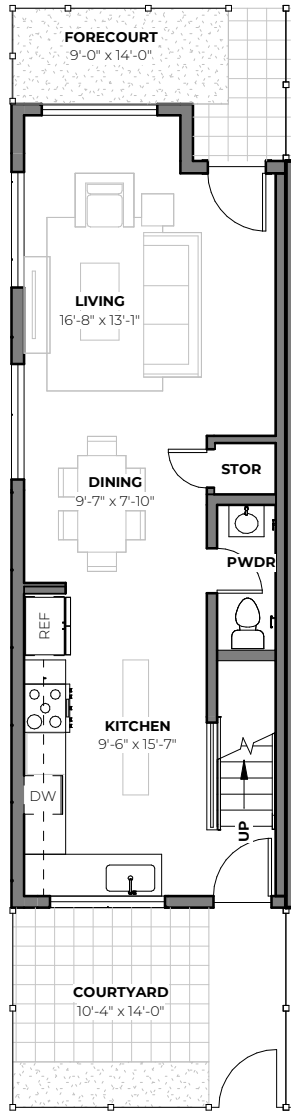

1ST FLOOR

2ND FLOOR

3RD FLOOR

6614B CARLETON AVENUE S

3
beds

2.5
baths

1,698 - 1,792
SF

TOM SKEPETARIS AND REBECCA MITSUI
206.935.6262 | stanleyingeorgetown.com

All images are preliminary and for illustrative purposes only. Final finishes and colors will vary and are subject to change.

1ST
FLOOR

2ND
FLOOR

3RD
FLOOR

TOM SKEPETARIS AND REBECCA MITSUI
206.935.6262 | stanleyingeorgetown.com