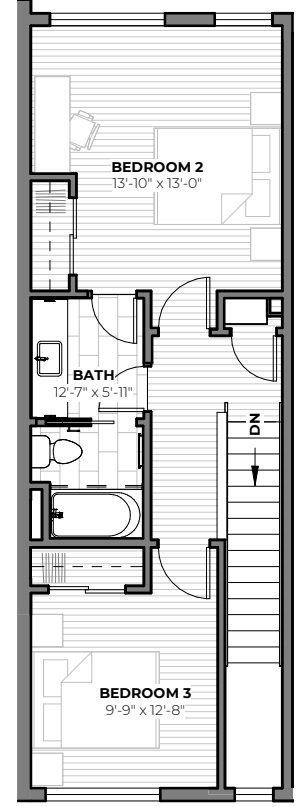

1ST FLOOR

2ND FLOOR

3RD FLOOR

6614B CARLETON AVENUE S

3
beds

2.5
baths

1,698 - 1,792
SF

TOM SKEPETARIS AND REBECCA MITSUI
206.935.6262 | stanleyingeorgetown.com

All images are preliminary and for illustrative purposes only. Final finishes and colors will vary and are subject to change.

1ST
FLOOR

2ND
FLOOR

3RD
FLOOR

TOM SKEPETARIS AND REBECCA MITSUI
206.935.6262 | stanleyingeorgetown.com