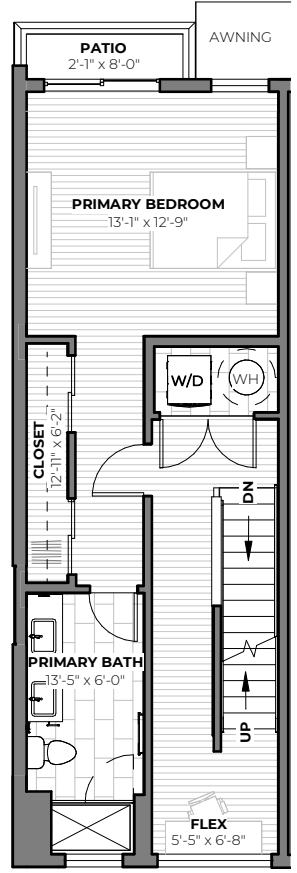

1ST FLOOR

2ND FLOOR

3RD FLOOR

6614B CARLETON AVENUE S

3
beds

2.5
baths

1,698 - 1,792
SF

TOM SKEPETARIS AND REBECCA MITSUI
206.935.6262 | stanleyingeorgetown.com

All images are preliminary and for illustrative purposes only. Final finishes and colors will vary and are subject to change.

1ST
FLOOR

2ND
FLOOR

3RD
FLOOR

TOM SKEPETARIS AND REBECCA MITSUI
206.935.6262 | stanleyingeorgetown.com